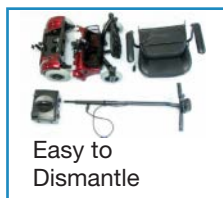

Rascal WeGo 250

Compact powerchairs

Your new route to independence

Rascal WeGo 250

Rascal WeGo 250 Specification:

Type Class	B / 2
Overall length	100cm / 39.4"
Overall width	60cm / 23.6"
Floor to seat height	50-58cm (min-max)
Seat width	45.7cm / 18"
Seat depth	40.6cm / 16"
Maximum carrying capacity	113kgs / 18 stone
Battery voltage and capacity	12V / 14Ah x 2
Maximum speed	4.8km/h / 3mph
Ground clearance	3.5cm / 1.4"
Maximum kerb height	2.5cm / 1"
Range*	up to 8.8km / 5.5 miles
The maximum safe slope	6°
Turn-around width	1.32 / 4'3"
Colour	Red

*Range on full charge and flat ground.

Main Features:

- Car transportable
- Flip-up width adjustable armrests
- Under-seat storage facility
- Easy to charge batteries off-board
- Solid tyres all round
- Flip-up footplate

Optional Extras:

- Optional high back Captain's seat
- Optional larger footplate

Rascal WeGo 250 Profile:

Pushing a manual wheelchair can be tiring especially on hills. Powered by its battery pack the Rascal WeGo 250 puts you in complete control as the delta-style handlebars allow your carer to manoeuvre with ease compared to a traditional style attendant electric wheelchair. Offering total security with its additional safety brake and being easy to dismantle and transport in the boot of a car, the WeGo 250 sits uniquely on its own in today's market.