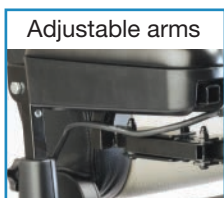

Rascal WeGo 250

Compact powerchairs

Your new route to independence

Rascal WeGo 250

Rascal WeGo 250 Specification:

Type Class	B / 2
Overall length	100cm / 39.4"
Overall width	60cm / 23.6"
Floor to seat height	50-58cm (min-max)
Seat width	45.7cm / 18"
Seat depth	40.6cm / 16"
Maximum carrying capacity	113kgs / 18 stone
Battery voltage and capacity	12V / 14Ah x 2
Maximum speed	4.8km/h / 3mph
Ground clearance	3.5cm / 1.4"
Maximum kerb height	2.5cm / 1"
Range*	up to 8.8km / 5.5 miles
The maximum safe slope	6°
Turn-around width	1.32 / 4'3"
Colour	Red

*Range on full charge and flat ground.

Main Features:

- Car transportable
- Flip-up width adjustable armrests
- Under-seat storage facility
- Easy to charge batteries off-board
- Solid tyres all round
- Flip-up footplate

Optional Extras:

- Optional high back Captain's seat
- Optional larger footplate

Rascal WeGo 250 Profile:

Pushing a manual wheelchair can be tiring especially on hills. Powered by its battery pack the Rascal WeGo 250 puts you in complete control as the delta-style handlebars allow your carer to manoeuvre with ease compared to a traditional style attendant electric wheelchair. Offering total security with its additional safety brake and being easy to dismantle and transport in the boot of a car, the WeGo 250 sits uniquely on its own in today's market.